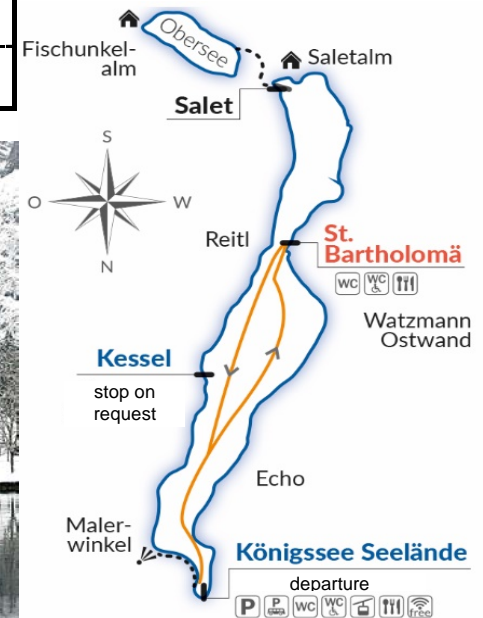

Prices Schifffahrt Königssee

valid from 01.01.2022

Ticket (inclusive 7 % VAT)		Adults	Children (between 6 to 17 years)	Groups * (from 20 paying persons)
> Königssee - St. Bartholomä	return ticket	20,00 €	10,00 €	18,00 €
> Königssee - St. Bartholomä (or in reverse)	one way	10,00 €	5,00 €	
> Königssee - Kessel (or in reverse)	one way	7,00 €	3,50 €	
> St. Bartholomä - Kessel (or in reverse)	one way	3,00 €	1,50 €	

Special rates (inclusive 7 % VAT)	Price
> Dog ticket (It is compulsory for all dogs to wear muzzles, regardless of breed or size. We do not accept any attack dog breeds for transportation.)	4,00 €
> Annual ticket (Your benefit: Valid for boat trips on the Königssee, Tegernsee, Starnberger See and Ammersee.)	220,00 €
> Family discount (One adult member of the family is paying the full fare, the first own child from 6 to 17 years pays the price for children, all further own children from 6 to 17 years pay only 1 € each.)	

No discount on "Kur- and Gästekarte" !

Muzzles necessary!

Notes: *) The group leader must purchase the tickets for the whole group and pay the entire sum at one go. No group-discount of one way tickets.

- ⇒ Children up to 5 years in company by an adult member of family are free of charge.
- ⇒ Groups of 10 pupils from 6 - 17 years accompanied by a teacher or an adult group-leader are paying children fare. Per 10 pupils one teacher or adult guardian is free of charge.
- ⇒ No combination of discounts. In order to check your right of a discount please provide evidence (e.g. ID-Card as proof of the child's age).
- ⇒ Please refer to the general tariff conditions of the Bayerische Seenschiffahrt GmbH.

Please take note of the departure times of the last boats, as there is nowhere to spend the night and no footpath back to the village Königssee.

Bayerische Seenschiffahrt GmbH
Seestr. 55 ~ 83471 Schönau a. K.
phone +49 8652 9636-96
fax +49 8652 9636-10
zentrale@seenschiffahrt.de
www.seenschiffahrt.de